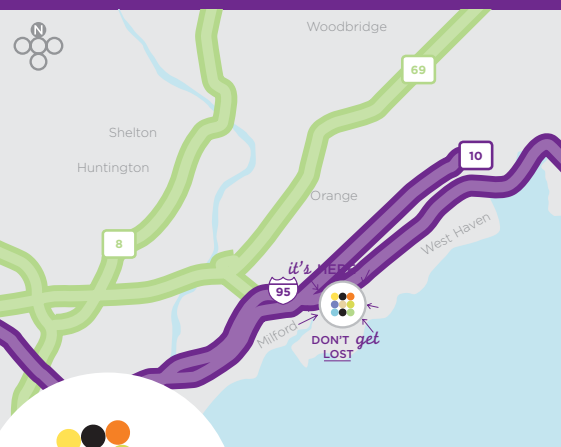

EARN FREE NIGHTS

- Join the Hyatt Gold Passport® global loyalty program and earn free nights at Hyatt hotels and resorts worldwide

EXPLORE

- Universities: Yale, New Haven, Quinnipiac, Bridgeport, Sacred Heart & Southern CT
- Harbor Yard, Wonderland of Ice, Sports Center of CT
- Shubert & Long Wharf Theaters
- Shopping Mall featuring Imax Movie Theater & Milford/New Haven Beaches just minutes away
- Mohegan Sun & Foxwoods Casino

NOW OVER 200 *hotel locations AND COUNTING*, SO YOU'LL NEVER HAVE
TO SETTLE FOR ANY PLACE LESS THAN HYATT PLACE

HYATT
PLACE®

hyattplace.com

HYATT PLACE MILFORD

190 Old Gate Lane
Milford, CT 00000, USA
P 203 877 9800
F 203 877 9801
hyattplacemilford.com

TRANSPORTATION

- From New York City: Take I-95 North towards New Haven, CT. From I-95, take Exit 40 and turn right at the end of the ramp. Drive approximately 1/2 mile. Hotel is on the right-hand side.
- From Boston: Take I-90 West towards Worcester. From I-90 West, take Exit 9 to I-84 West. From I-84 West, merge onto CT-15 S via Exit 57 on the left toward I-91 S/Charter Oak Br/NY City. Take Exit 86 to I-91 South NY City/New Haven. Merge onto I-95 South towards New York City. From I-95 South, take Exit 40 and remain in center lane for a left-hand turn. Turn left on Woodmont Road. At the first traffic light under the underpass, make a right turn onto Old Gate Lane. Drive approximately 3/4 mile. Hotel is on the right-hand side.
- From Providence: Take I-95 South towards New Haven. From I-95, take Exit 40 and remain in center lane for left-hand turn. Turn left on Woodmont Road. At the first traffic light under the underpass, make a right turn onto Old Gate Lane. Drive approximately 3/4 mile. Hotel is on the right-hand side.